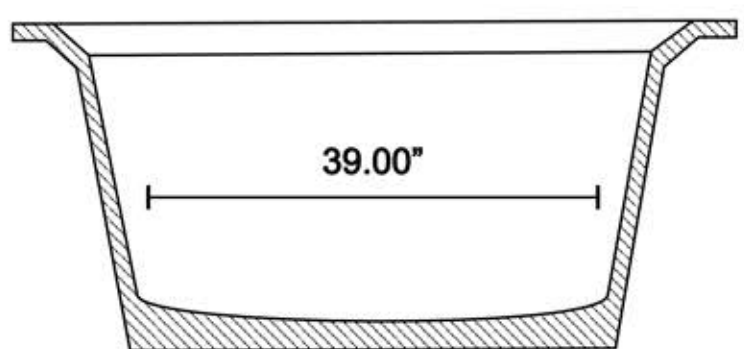

MARBLE-LITE

71.50"

60.00"

51.50"

42.50"

Marble-Lite Industries
9920 NW 79th Ave
Hialeah Gardens, FL 33016
305-557-8766
www.marblelite.com