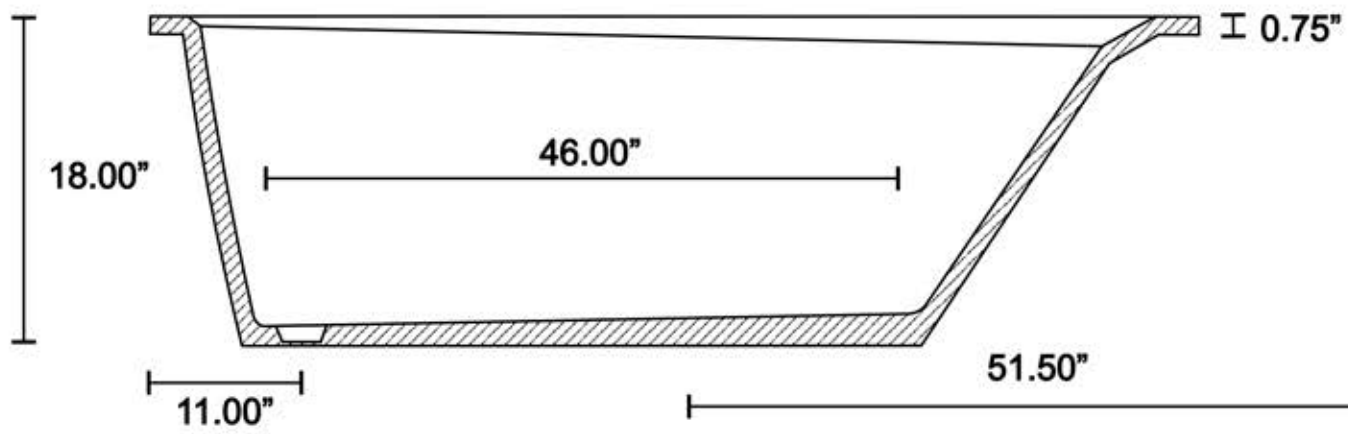

MARBLE-LITE

71.50"

60.00"

51.50"

42.50"

Marble-Lite Industries
9920 NW 79th Ave
Hialeah Gardens, FL 33016
305-557-8766
www.marblelite.com