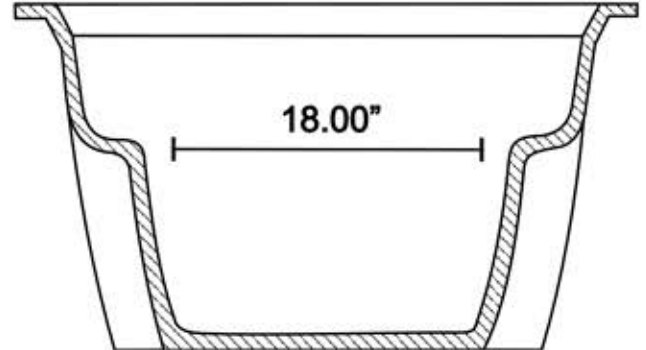

MARBLE-LITE

60.00"

NOT TO SCALE

51.00"

19.00"

36.00"

± 0.75"

9.00"

36.25"

29.25"

18.00"

Marble-Lite Industries
9920 NW 79th Ave
Hialeah Gardens, FL 33016
305-557-8766
www.marblelite.com