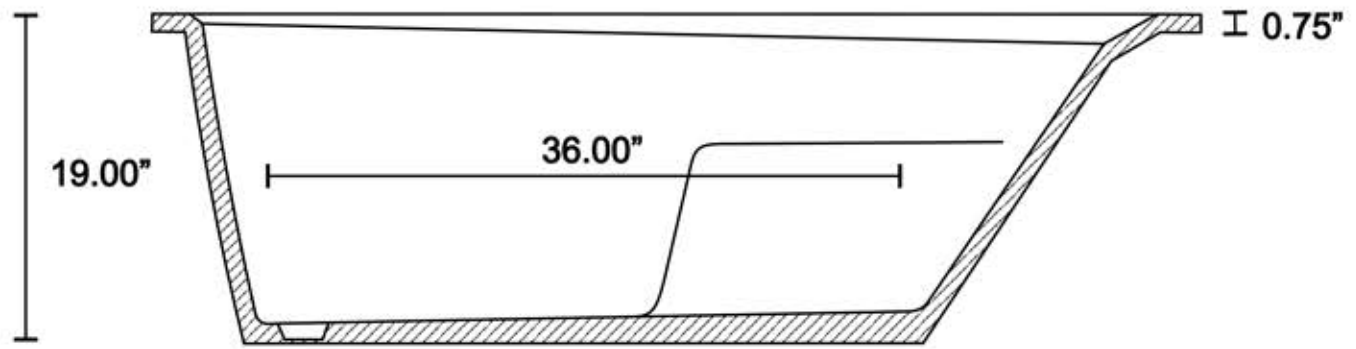

MARBLE-LITE

60.00"

NOT TO SCALE

51.00"

19.00"

36.00"

± 0.75"

9.00"