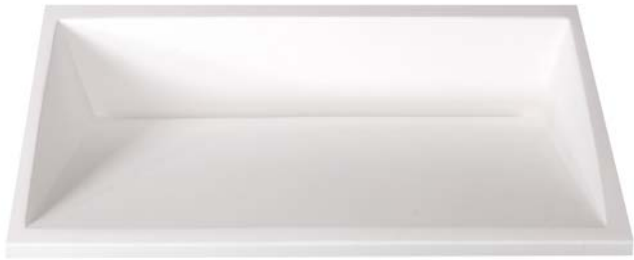

TABLE OF
Contents

Welcome Message	1
Table of Contents	2
Vanity Tops	3
Shower Pans	9
Wall Panels and Accessories	11
Our Contact	13

Vanity Tops

We can design and create the modern vanity top of your dreams. Marble-Lite's modern vanity tops are designed to be as practical as they are beautiful. The modern vanity tops have many distinct models to choose from. All our vanity tops are made to your exact size and shape. If you can imagine it we can make it. With all our different edge details as well as our bowl designs you will surely be able to find a vanity top to match to your design

Small Rectangular Bowl
10.5" x 18" x 4.5"

Rectangular Bowl
12" x 18" x 5"

Long Rectangular Bowl
12" x 31" x 5"

Plasma Bowl
14" x 23" x 4.5"

Sara 27 Bowl
10.5" x 27.5" x 4"

Super Bowl w/SD
13" x 20" x 6"

Platinum Bowl
11" x 19.5" x 5"

Square Bowl
13" x 20" x 5.5"

Ramp 20 Bowl
13" x 20" x 4"

Ramp 30 Bowl
13" x 30" x 4"

Sophia Bowl
12" x 24" x 3"

Large Format Bowls

Wave Bowl

Slant Bowl

Sara 35 Bowl

Ramp 48 Bowl

Ramp 113 Bowl

Ramp 137 Bowl

Undermount Ramp 20 Sink

Undermount Sophia Sink

25" Ramp Vessel
25" x 19" x 2"

31" Ramp Vessel
31" x 19" x 2"

Edge Options