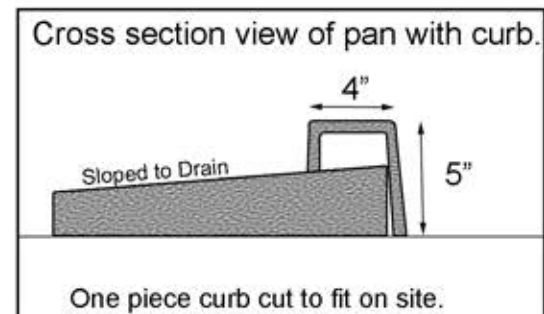

MARBLE-LITE

Shop Drawings / Custom Shower Pans

Quantity: _____ Color: _____ Finish: Gloss or Matte

Top View

Please specify drain location

Curb adds 1" to depth of Pan

Front View

One piece curb and installed on site.