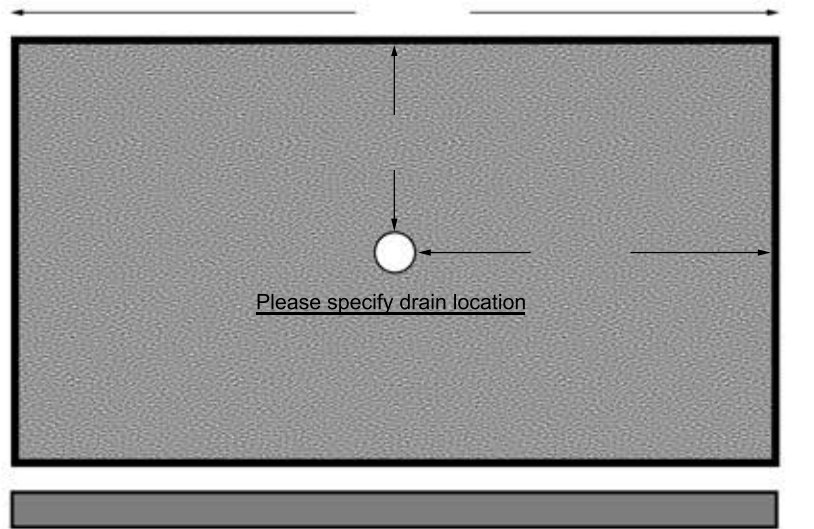

MARBLE-LITE

Shop Drawings / Custom Shower Pans

Quantity: _____ Color: _____ Finish: Gloss or Matte

Top View

Please specify drain location

Curb adds 1" to depth of Pan

Front View

One piece curb and installed on site.