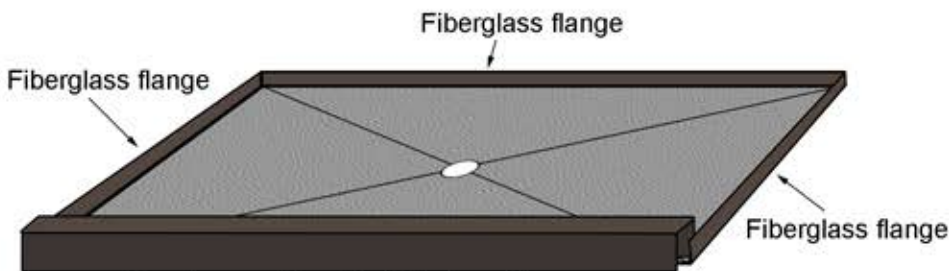

MARBLE-LITE

Shop Drawings / Custom Shower Pans

Quantity: _____ Color: _____ Finish: Gloss or Matte

Top View

Please specify drain location

Curb adds 1" to depth of Pan

Front View

One piece curb and installed on site.